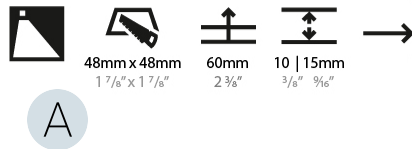

GENERAL

Series: Delight
Subseries: Delight Gooo!
Brand: Prolicht
Division: Architectural
Mounting Type: Recessed
Mounting Location: Wall
Subcategory: Step Light

PHYSICAL

Shape: Square
Length (mm): 55
Length (in): 2 ³/₁₆"
Height (mm): 55
Depth (mm): 50
Height (in): 2 ³/₁₆"
Depth (in): 1 ¹⁵/₁₆"
Ceiling Thickness (mm): 10-15
Ceiling Thickness (in): 3/8 - 9/16
Min. Recessing Depth (mm): 15
Min. Recessing Depth (in): 9/16
Light Distribution: Asymmetric
Weight (kg): 0.11
Weight (lbs): 0.25
Fixture Finish: SSR / BKV / CWI / CRY / HAB / UFT / ITA / RUA / FTG / MYG / LOD / PUS / FRO / FUP / KIA / POP / BLS / SPG / MEY / GOH / GUM / CHC / COM / ABZ / JAG / OBR / MOS / ROR
Fixture Material: Aluminum

ELECTRICAL

Lamp Type: LED (Zhaga Standard)
Input Wattage (W): 2.2
Total Output Wattage (W): 2
Dimming: Tri-Mode (Non-Dimming and Phase Dimming (120Vac only) and 0-10V Dimming)
Driver Included: No
Driver Location: Remote
Driver Type: Constant Current - Universal
Input Voltage (V): 120 - 277
Constant Current (MA): 700

LED

Number of LEDs: 1
Color Temperature (°K): 2700 / 3000 / 4000
Max. Delivered Lumen (lm): 50
Nominal Lumen (lm): 170
CRI: >90 CRI
Lamp Life (hrs): 50000

OPTICAL

RATINGS AND CERTIFICATIONS

Certified By: Certified for North American Standards
IP rating: IP20