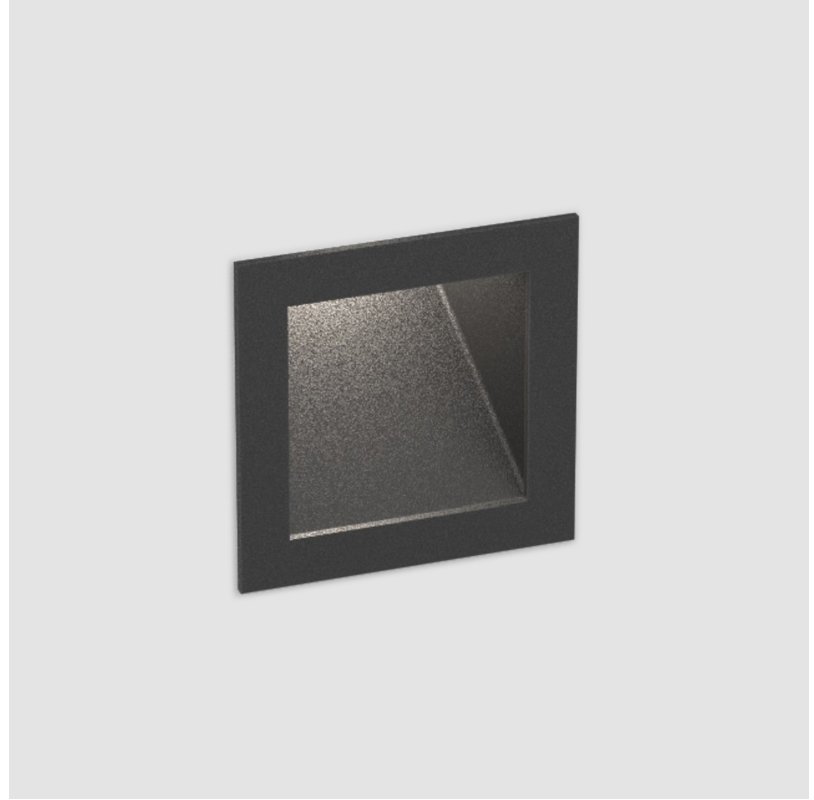

GENERAL

Series: Delight
Subseries: Delight Gooo!
Brand: Prolicht
Division: Architectural
Mounting Type: Recessed
Mounting Location: Wall
Subcategory: Step Light

PHYSICAL

Shape: Square
Length (mm): 55
Length (in): 2 ³/₁₆"
Height (mm): 55
Depth (mm): 50
Height (in): 2 ³/₁₆"
Depth (in): 1 ¹⁵/₁₆"
Ceiling Thickness (mm): 10-15
Ceiling Thickness (in): 3/8 - 9/16
Min. Recessing Depth (mm): 15
Min. Recessing Depth (in): 9/16
Light Distribution: Asymmetric
Weight (kg): 0.11
Weight (lbs): 0.25
Fixture Finish: SSR / BKV / CWI / CRY / HAB / UFT / ITA / RUA / FTG / MYG / LOD / PUS / FRO / FUP / KIA / POP / BLS / SPG / MEY / GOH / GUM / CHC / COM / ABZ / JAG / OBR / MOS / ROR
Fixture Material: Aluminum

ELECTRICAL

Lamp Type: LED (Zhaga Standard)
Input Wattage (W): 2.2
Total Output Wattage (W): 2
Dimming: Tri-Mode (Non-Dimming and Phase Dimming (120Vac only) and 0-10V Dimming)
Driver Included: No
Driver Location: Remote
Driver Type: Constant Current - Universal
Input Voltage (V): 120 - 277
Constant Current (MA): 700

LED

Number of LEDs: 1
Color Temperature (°K): 2700 / 3000 / 4000
Max. Delivered Lumen (lm): 50
Nominal Lumen (lm): 170
CRI: >90 CRI
Lamp Life (hrs): 50000

OPTICAL

RATINGS AND CERTIFICATIONS

Certified By: Certified for North American Standards
IP rating: IP20