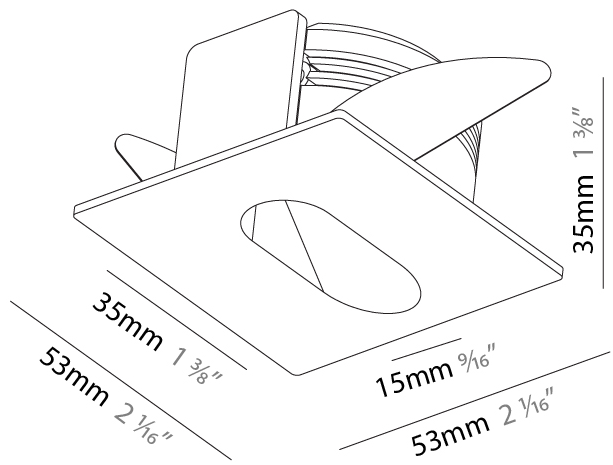

1. To build a product code in our configurator select the specify button on the base model # product page
2. To build a manual product code on this datasheet choose from the options listed below in blue font and add the suffix to the base model #

GENERAL

Series: Delight
Subseries: Delight Lollipop Square Wide
Brand: Prolicht
Division: Architectural
Mounting Type: Recessed
Mounting Location: Wall
Subcategory: Step Light

PHYSICAL

Shape: Square
Length (mm): 53
Length (in): 2 1/4
Height (mm): 53
Depth (mm): 35
Height (in): 2 1/4
Depth (in): 1 3/8
Min. Recessing Depth (mm): 40
Min. Recessing Depth (in): 1 9/16
Light Distribution: Asymmetric
Weight (kg): 0.11
Weight (lbs): 0.25
Fixture Finish: SSR / BKV / CWI / CRY / HAB / UFT / ITA / RUA / FTG / MYG / LOD / PUS / FRO / FUP / KIA / POP / BLS / SPG / MEY / GOH / GUM / CHC / COM / ABZ / JAG / OBR / MOS / ROR
Fixture Material: Aluminum

ELECTRICAL

Lamp Type: LED (Zhaga Standard)
Input Wattage (W): 2.2
Total Output Wattage (W): 2
Dimming: 0-10V Dimming / Phase Dimming (120Vac Only)
Driver Included: No
Driver Location: Remote
Driver Type: Constant Current - 120 / 277Vac
Input Voltage (V): 120 - 277
Constant Current (MA): 700

LED

Number of LEDs: 1
Color Temperature (°K): 2700 / 3000 / 4000
Max. Delivered Lumen (lm): 150 / 160 / 170
CRI: >90 CRI
Lamp Life (hrs): 50000

OPTICAL

RATINGS AND CERTIFICATIONS

Certified By: Certified for North American Standards
IP rating: IP20